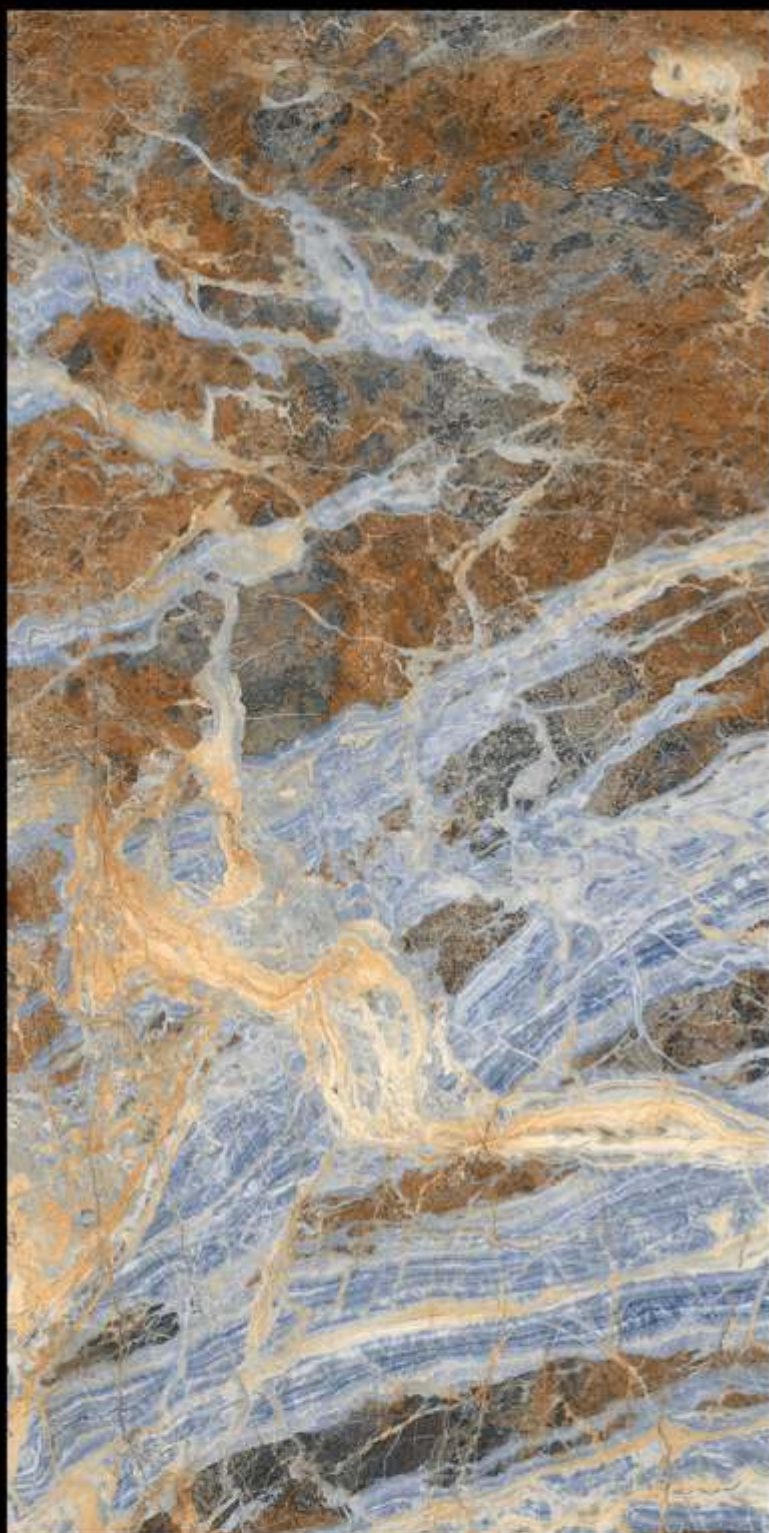

120X240CM

Rainbow Rock

Finish: Polished

Dark