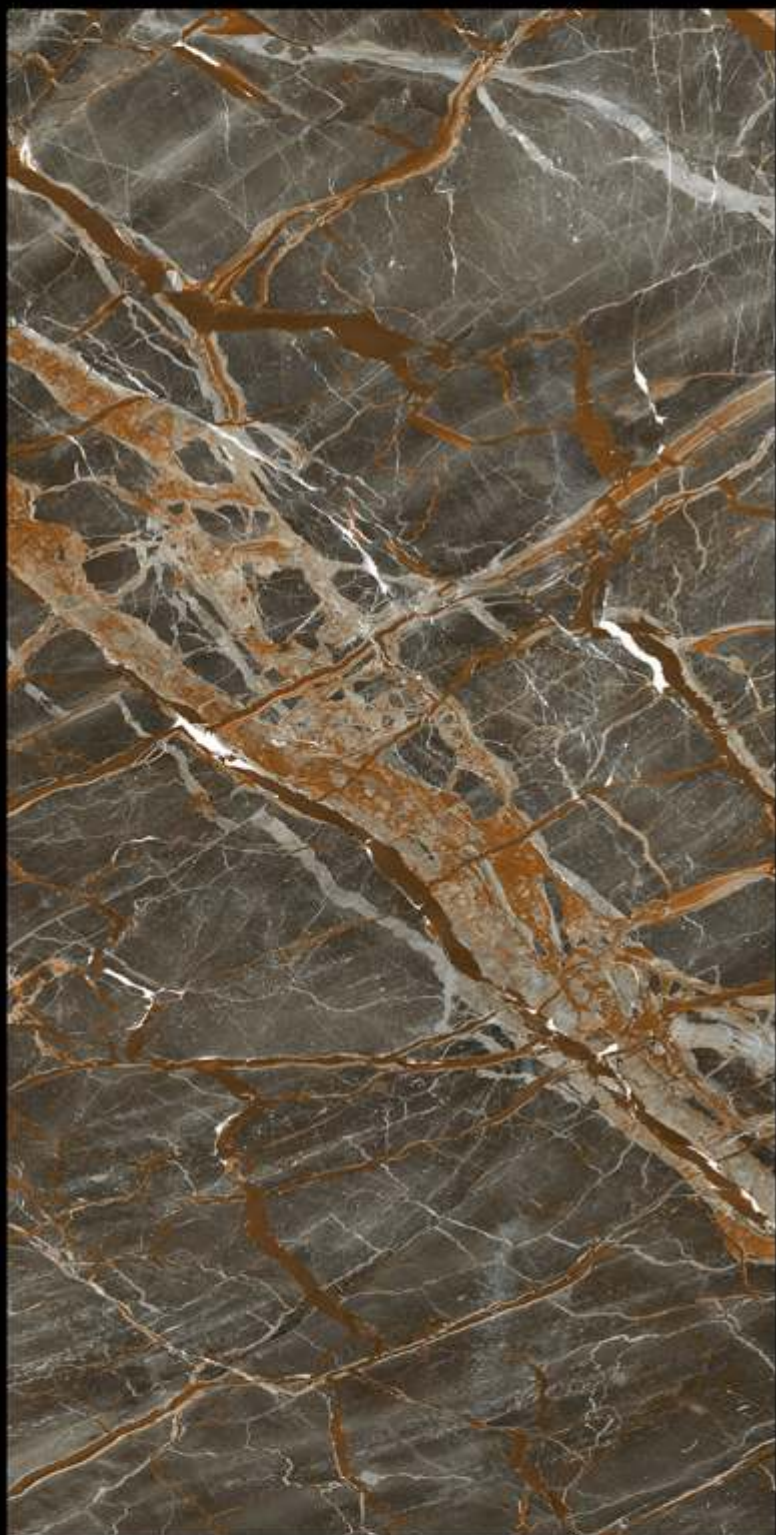

120X240CM

Estrada

Finish: Polished
Dark