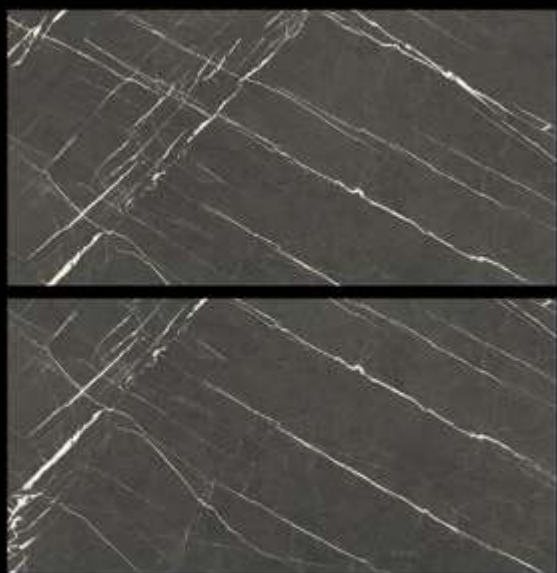

120X240CM

Pietra Natural

Finish: Polished

Dark