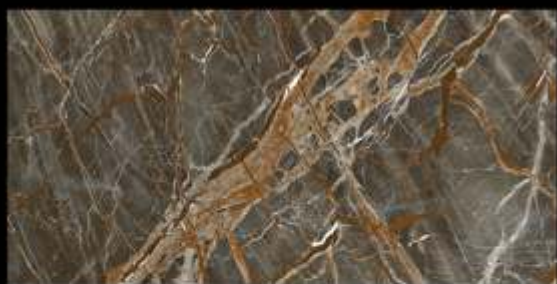

120X240CM

Estrada

Finish: Polished
Dark