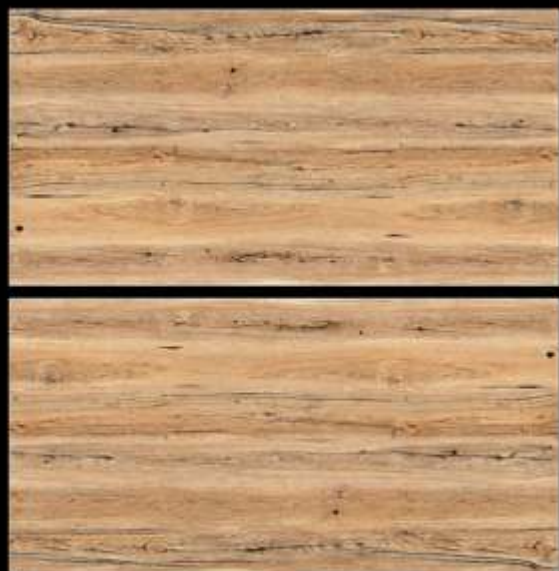

120X240CM

Matrix Metal

Finish: Metallic

120X240CM

Metallic Glory

Finish: Metallic

120X240CM

Wooden Alloy