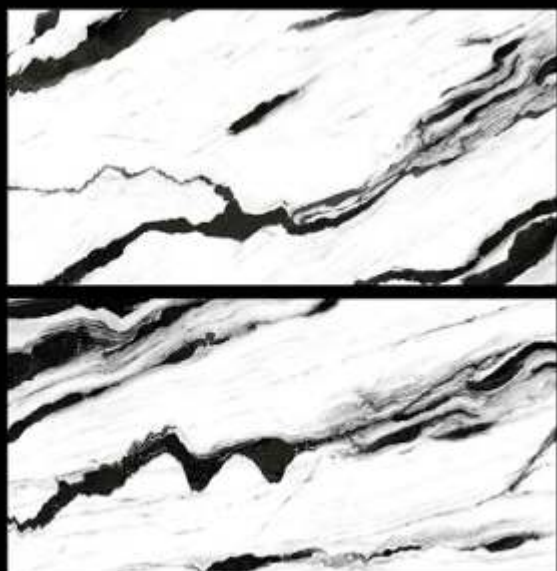

120X240CM

Calcutta Infinity

Finish: Polished

Dark