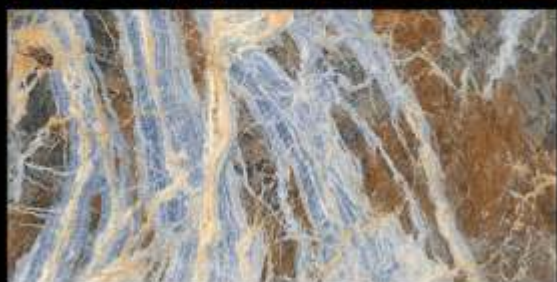

Dark

120X240CM

Rainbow Rock

Finish: Polished

Dark

120X240CM

River Black

Finish: Polished