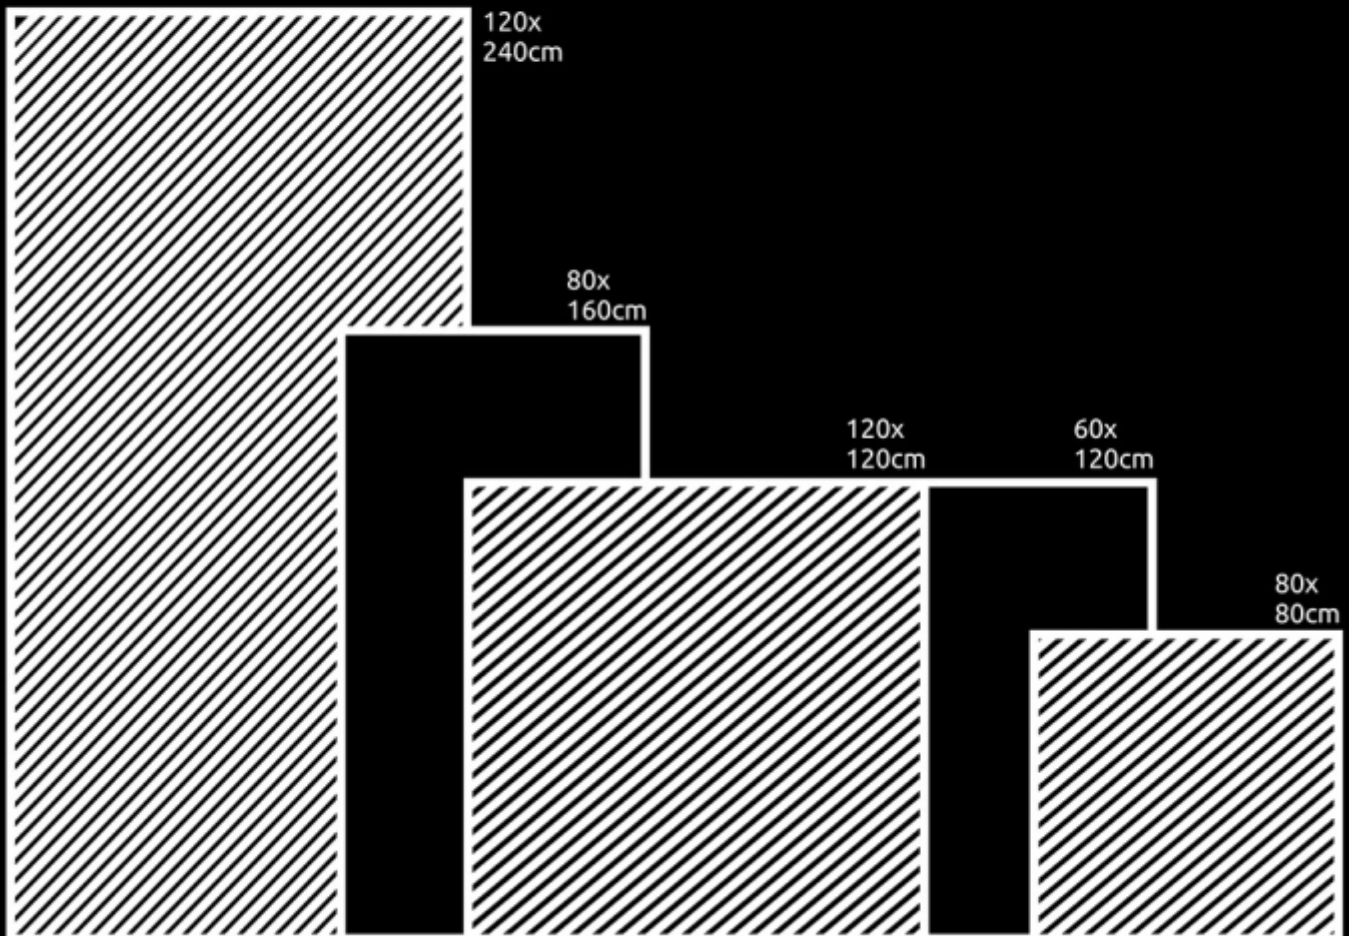

APPLICATION

LIVINGROOM

BATHROOM

SHOWROOM

BAR &
RESTAURANTS

RECEPTION

KITCHEN

OUTDOOR

FACADE